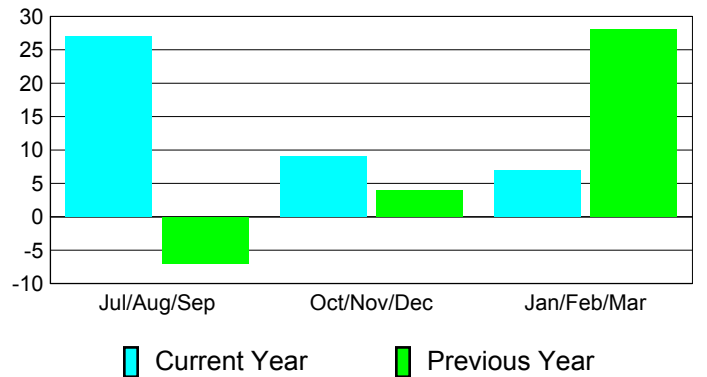

**Membership Results
2010-2011**

**Membership
2009-2010**

Month	Net Memb Goal	Actual New Memb	Actual Dropped Memb	Gain/Loss of Memb	Gain/Loss of Memb
Jul/Aug/Sep	20	51	-24	27	-7
Oct/Nov/Dec	-10	37	-28	9	4
Jan/Feb/Mar	20	33	-26	7	28
Totals	30	121	-78	43	25

Membership Results 2010-2011

Goal, New, Dropped, Gain/Loss

Comparison of Membership Gain/Loss

Current Year Compared to the Previous Year

Gender Comparison 2010-2011

Jul/Aug/Sep

Oct/Nov/Dec

Jan/Feb/Mar