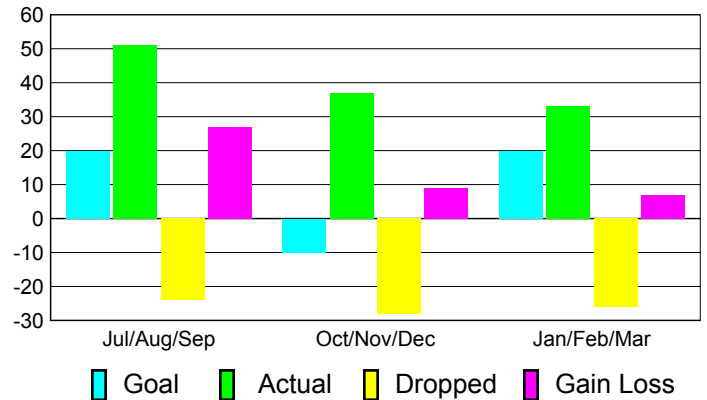

Membership Results 2010-2011

Goal, New, Dropped, Gain/Loss

Comparison of Membership Gain/Loss

Current Year Compared to the Previous Year